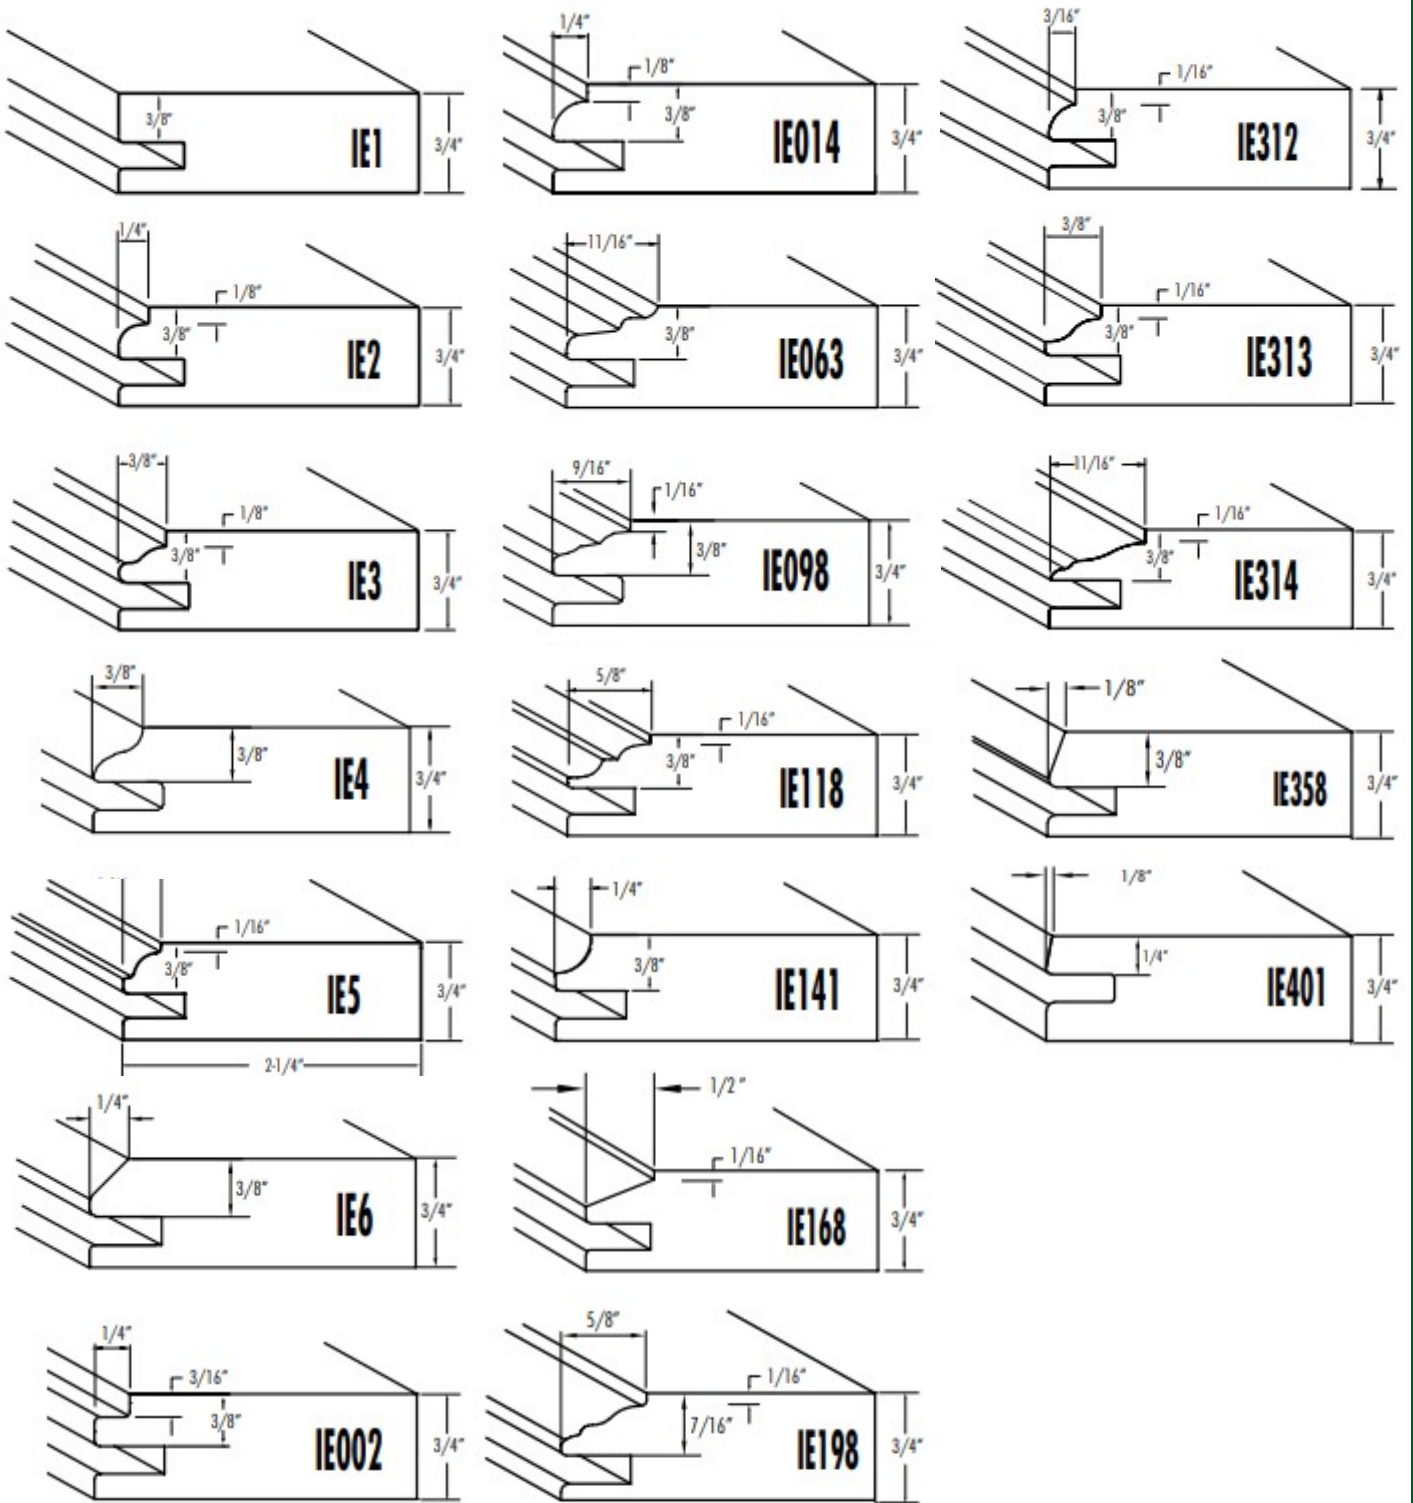

Not Available in Arched Door Styles

Not Available in Arched Door Styles

Not Available in Arched Door Styles

Not Available in Arched Door Styles

818-786-5800

SALES@VALENCIALUMBER.COM

Inside Edge Profiles

Outside Edge Profiles