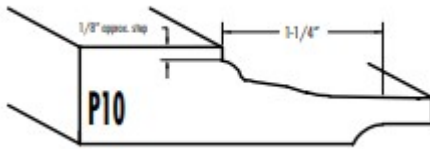

Panel Profiles

Not Available in Arched Door Styles