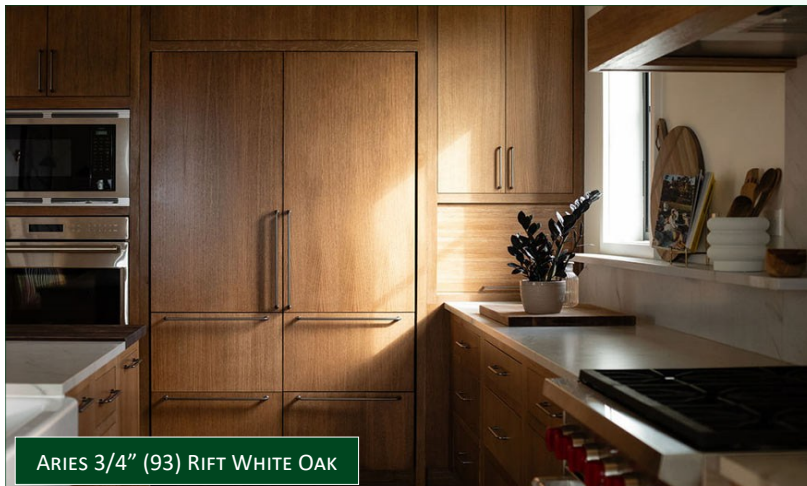

ISLANDER 7/8" (82)

5-PIECE DRAWER FRONT

SOLID DRAWER FRONT

SOLID DRAWER FRONT

SOLID DRAWER FRONT

5-PIECE DRAWER FRONT

ELDRIDGE 7/8" (360)

ARIES 3/4" (93) RIFT WHITE OAK