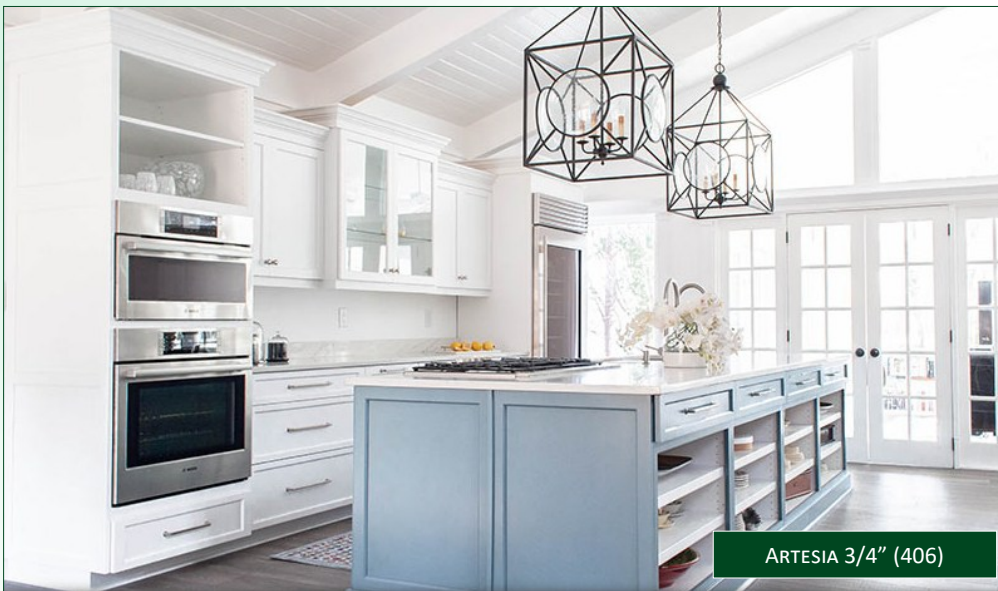

ARTESIA 3/4" (406)