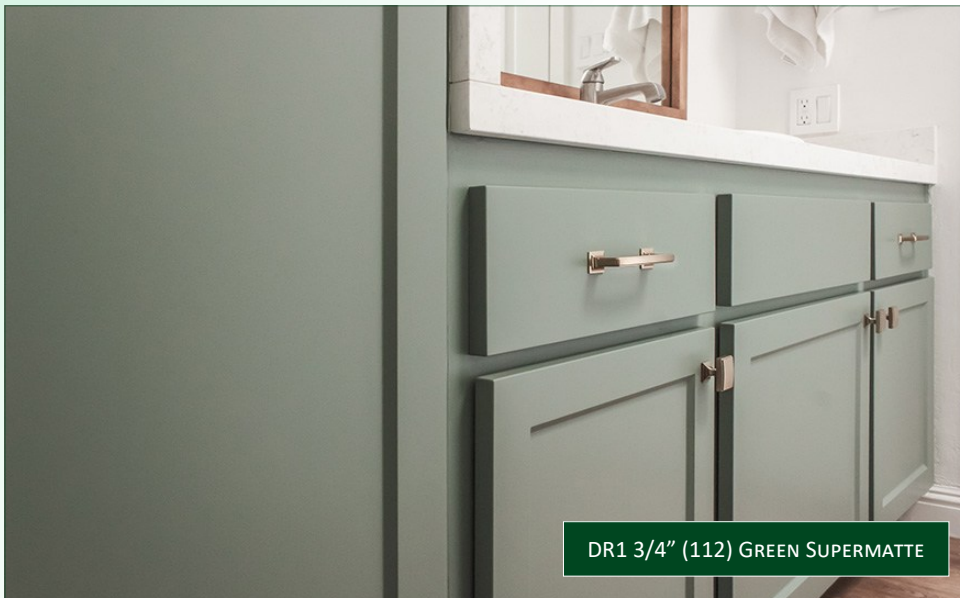

SOLID DRAWER FRONT

SOLID DRAWER FRONT

ROUTED DRAWER FRONT

SOLID DRAWER FRONT

DR1 3/4" (112) GREEN SUPERMATTE

DR8 3/4" (785)

ROUTED DRAWER FRONT

FS842 3/4" (842)