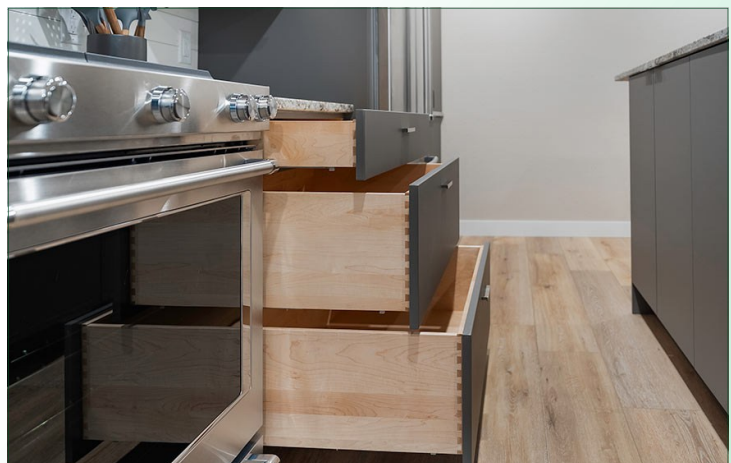

CUSTOM (151) PAINT GRADE
P1 PANEL • IE2 INSIDE EDGE DETAIL
OE2 OUTSIDE EDGE DETAIL

DBQ (816) MOJAVE
SOLID MAPLE DOVETAIL DRAWER
BOXES WITH CLEAR FINISH

818-786-5800
SALES@VALENCIALUMBER.COM

1 Piece RTF Rigid Thermo Foil