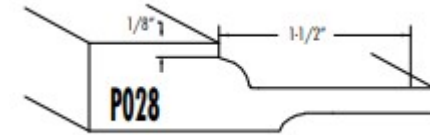

Not Available in Arched Door Styles