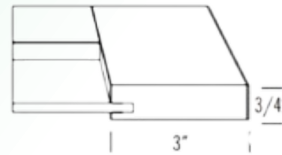

SALES@VALENCIALUMBER.COM

 **Valencia**
Lumber and Panel

Melamine Doors

SL250 (250)

Forte (261)

Tesoro (357)

NOTES

- DOORS COME WITH MELAMINE FACE AND BACK.
- DOORS HAVE 3/4" PARTICLE BOARD CORE.
- DOORS HAVE 3/4" NET THICKNESS.
- PVC EDGE CHOICE IS STANDARD.
- MINIMUM SOLID DRAWER FRONT SIZE IS 5-1/2" X 3-1/2".
- SOLID DRAWER FRONT COMES WITH WHITE MELAMINE BACK.
- SOLID DRAWER FRONT AVAILABLE WITH MATCHING BACK.
- DOORS MUST BE ORDERED DOOR SIZE, SINGLES ONLY.
- TSS EDGE IS TEXTURED. RTM EDGE IS NOT TEXTURED.
- ORDERS TOTALING LESS THAN 25 SQ. FT. WILL RECEIVE AN ADDITIONAL MINIMUM CHARGE OF \$200.00.