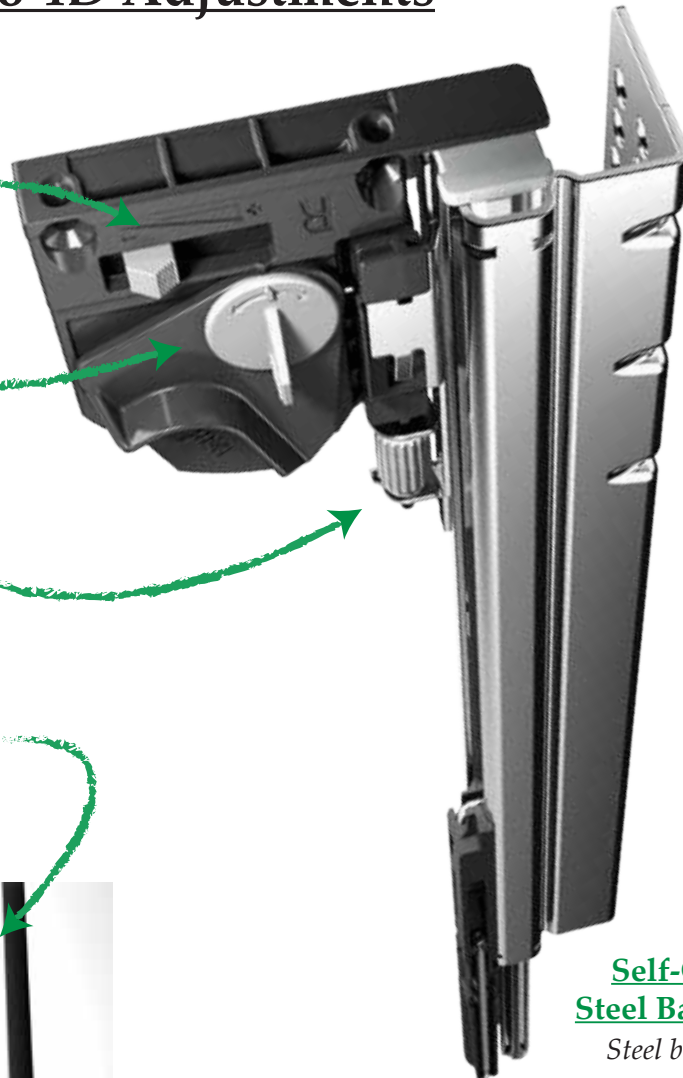

Stop Throwing Money Away

DRAWER SLIDES

The All New **Hettich Quadro 4D** Full Extension Undermount Drawer Slides

Tool Free Precision Adjustments

Simply install it, Adjust it & Forget about it.

- Completely Adjustable
- Full Extension
 - reveals entire space
- Undermount Slide
 - hidden hardware
- Self Cleaning Track
- Soft Closure
 - never slams shut
- 90 LB Working Capacity
 - 100 LB static mount

All adjustments are conveniently located directly on the hardware. Just reach underneath or simply pull & detach the drawer to make adjustments.

Hettich Quadro 4D Adjustments

Height Adjustment

UP / DOWN

Side Adjustment

LEFT / RIGHT

Depth Adjustment

IN / OUT

Tilt Adjustment

DRAWER LEVEL

Self-Cleaning Steel Ball Bearings

Steel ball bearings
never lose their
perfectly round
shape for quiet &
reliable tracking.